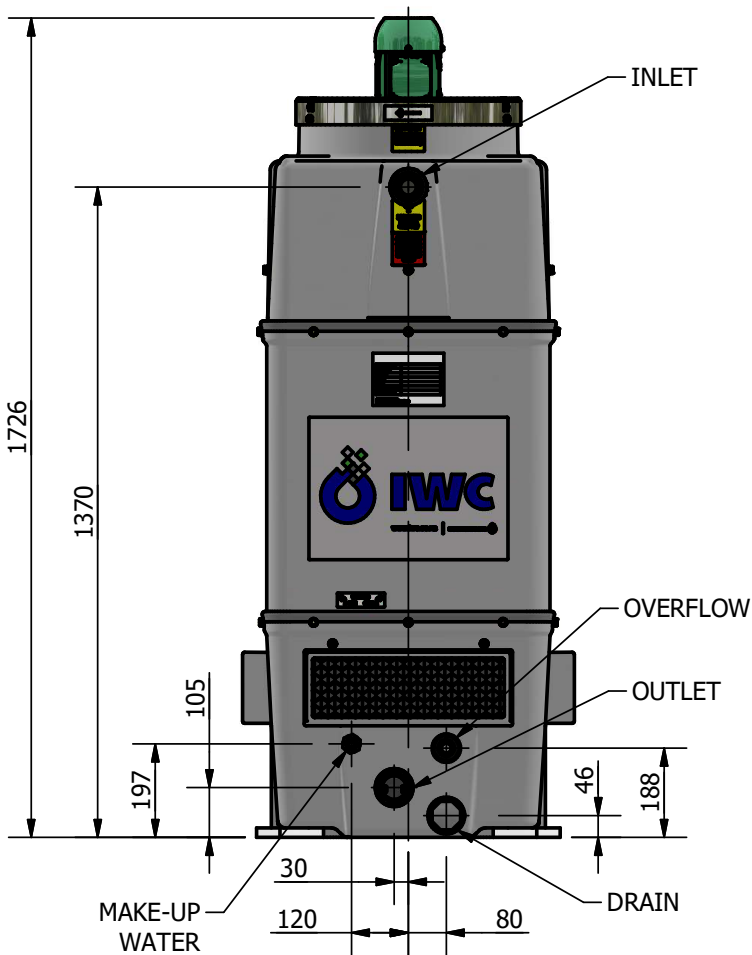

FOOT PRINT

MODEL	MOTOR SIZE	INLET SIZE	OUTLET SIZE	DRAIN SIZE	OVERFLOW SIZE	M/UP WATER SIZE	MAX. OPERATING WEIGHT	MAX. SHIPPING WEIGHT
EWK036/06-20	0.37kW	DN40 BSP (M)	DN50 BSP (M)	DN40 BSP (M) c/w CAP	DN25 BSP (M)	DN15	130kg	60kg